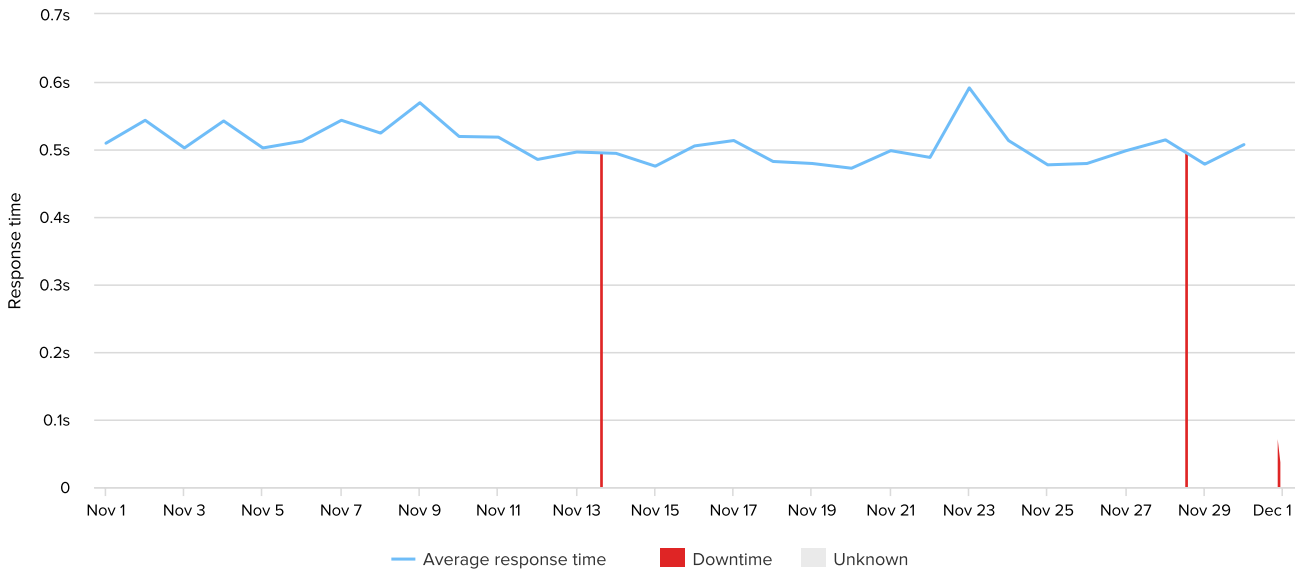

Response time

Downtime 1h25m	Outages 3	Uptime 99.80%	Max resp. time 591ms	Min resp. time 472ms	Avg resp. time 491ms
--------------------------	---------------------	-------------------------	--------------------------------	--------------------------------	--------------------------------

STATUS	FROM	TO	DURATION
↑	11/30/2016 09:35:12 PM	11/30/2016 11:59:59 PM	2 hours
↓	11/30/2016 09:20:12 PM	11/30/2016 09:35:12 PM	15 minutes
↑	11/28/2016 01:20:12 PM	11/30/2016 09:20:12 PM	2 days
↓	11/28/2016 12:30:12 PM	11/28/2016 01:20:12 PM	an hour
↑	11/13/2016 03:15:12 PM	11/28/2016 12:30:12 PM	15 days
↓	11/13/2016 02:55:12 PM	11/13/2016 03:15:12 PM	20 minutes
↑	11/01/2016 12:00:00 AM	11/13/2016 02:55:12 PM	13 days