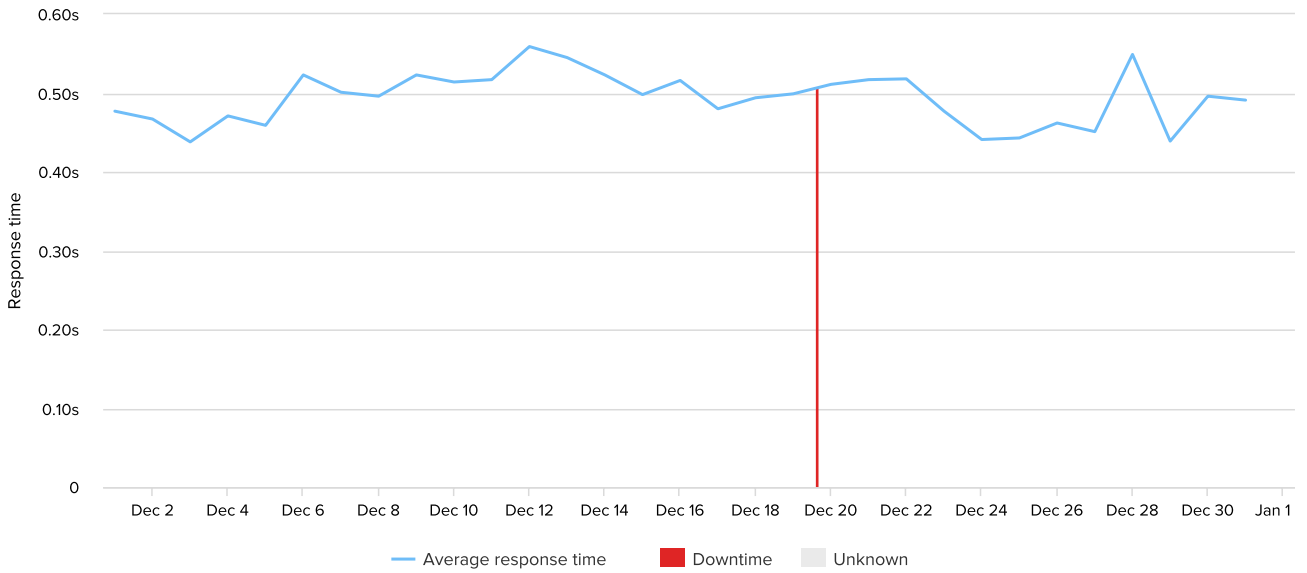

Response time

| | | | | | |
|-----------------------|---------------------|-------------------------|--------------------------------|--------------------------------|--------------------------------|
| Downtime 5m | Outages 1 | Uptime 99.99% | Max resp. time 559ms | Min resp. time 438ms | Avg resp. time 478ms |
|-----------------------|---------------------|-------------------------|--------------------------------|--------------------------------|--------------------------------|

| STATUS | FROM | TO | DURATION |
|--------|------------------------|------------------------|-----------|
| ↑ | 12/19/2016 03:15:12 PM | 12/31/2016 11:59:59 PM | 12 days |
| ↓ | 12/19/2016 03:10:12 PM | 12/19/2016 03:15:12 PM | 5 minutes |
| ↑ | 12/01/2016 12:00:00 AM | 12/19/2016 03:10:12 PM | 19 days |