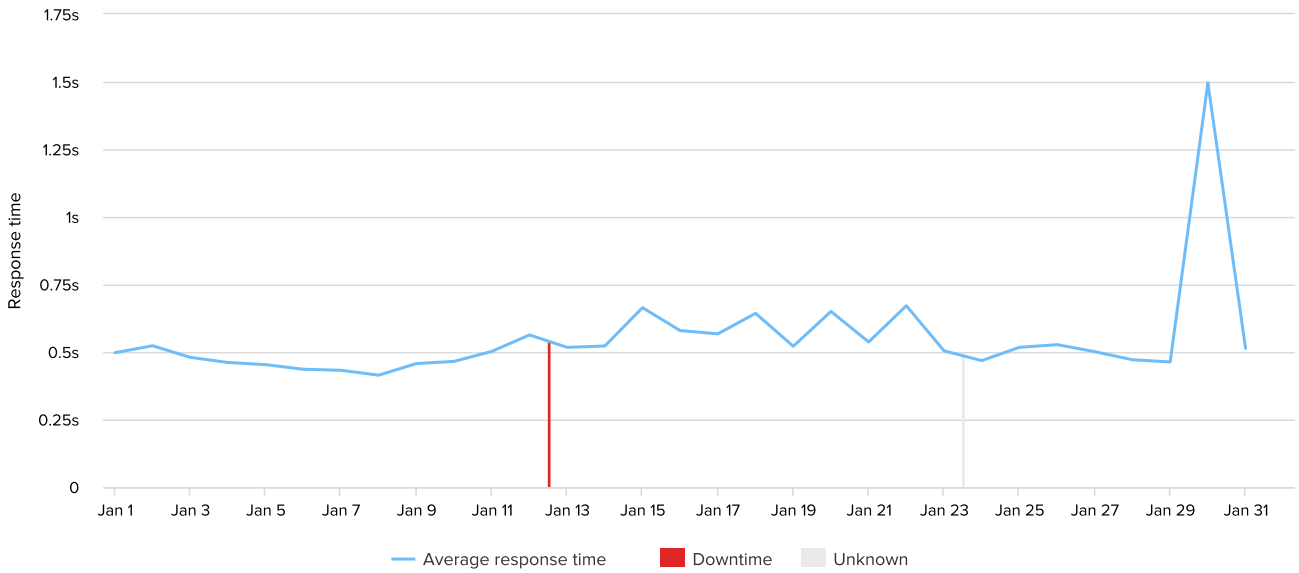

Response time

Downtime 5m	Outages 1	Uptime 99.99%	Max resp. time 1.5s	Min resp. time 414ms	Avg resp. time 532ms
-----------------------	---------------------	-------------------------	-------------------------------	--------------------------------	--------------------------------

STATUS	FROM	TO	DURATION
↑	01/23/2017 12:30:12 PM	01/31/2017 11:59:59 PM	8d 11h 29m 47s
?	01/23/2017 12:10:12 PM	01/23/2017 12:30:12 PM	20m
↑	01/12/2017 12:35:12 PM	01/23/2017 12:10:12 PM	10d 23h 35m
↓	01/12/2017 12:30:12 PM	01/12/2017 12:35:12 PM	5m
↑	01/01/2017 12:00:00 AM	01/12/2017 12:30:12 PM	11d 12h 30m 12s