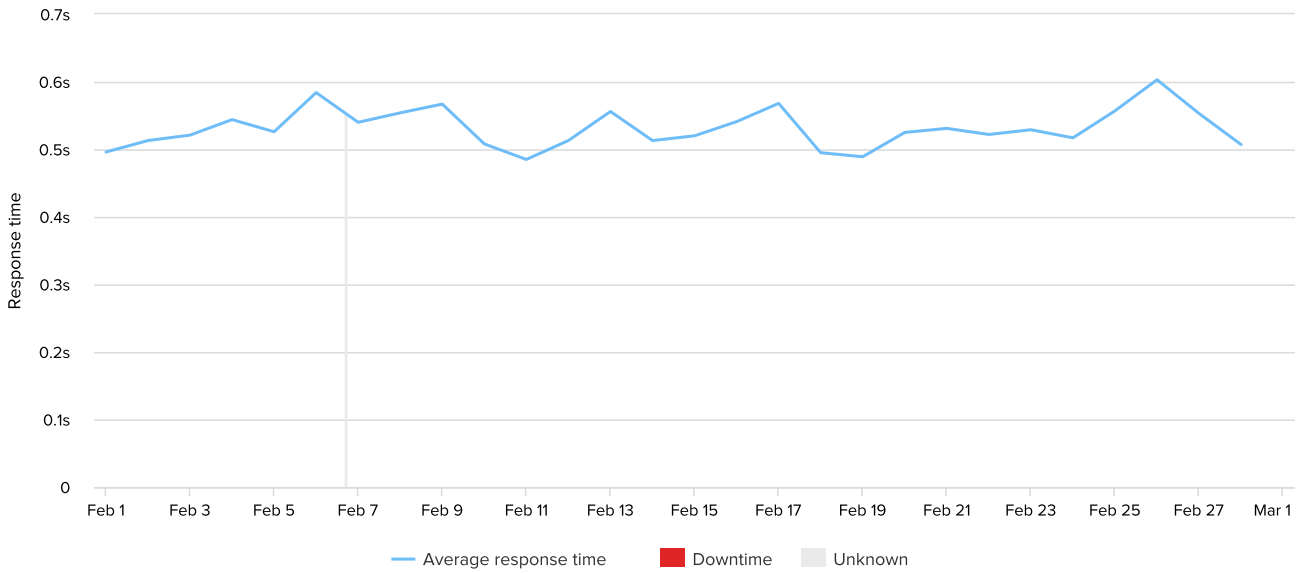

Response time

Downtime 0	Outages 0	Uptime 100.00%	Max resp. time 603ms	Min resp. time 485ms	Avg resp. time 513ms
----------------------	---------------------	--------------------------	--------------------------------	--------------------------------	--------------------------------

STATUS	FROM	TO	DURATION
↑	02/06/2017 05:15:12 PM	02/28/2017 11:59:59 PM	22d 6h 44m 47s
?	02/06/2017 04:55:12 PM	02/06/2017 05:15:12 PM	20m
↑	02/01/2017 12:00:00 AM	02/06/2017 04:55:12 PM	5d 16h 55m 12s