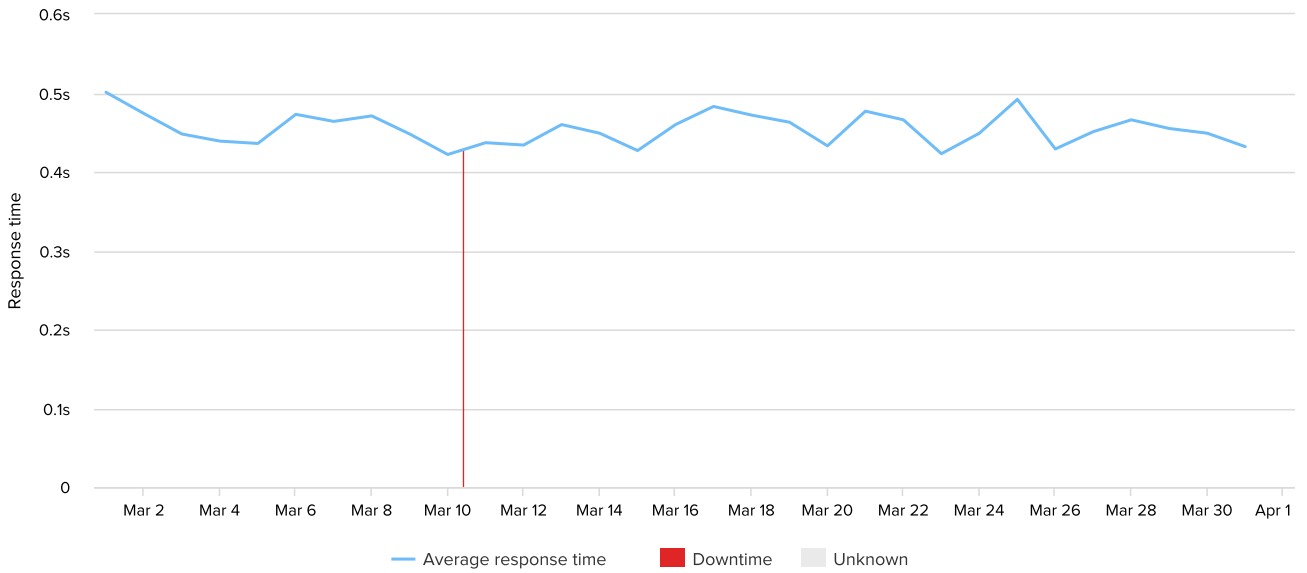

Response time

Downtime 5m	Outages 1	Uptime 99.99%	Max resp. time 501ms	Min resp. time 422ms	Avg resp. time 440ms
-----------------------	---------------------	-------------------------	--------------------------------	--------------------------------	--------------------------------

STATUS	FROM	TO	DURATION
↑	03/10/2017 10:00:12 AM	03/31/2017 11:59:59 PM	21d 13h 59m 47s
↓	03/10/2017 09:55:12 AM	03/10/2017 10:00:12 AM	5m
↑	03/01/2017 12:00:00 AM	03/10/2017 09:55:12 AM	9d 9h 55m 12s