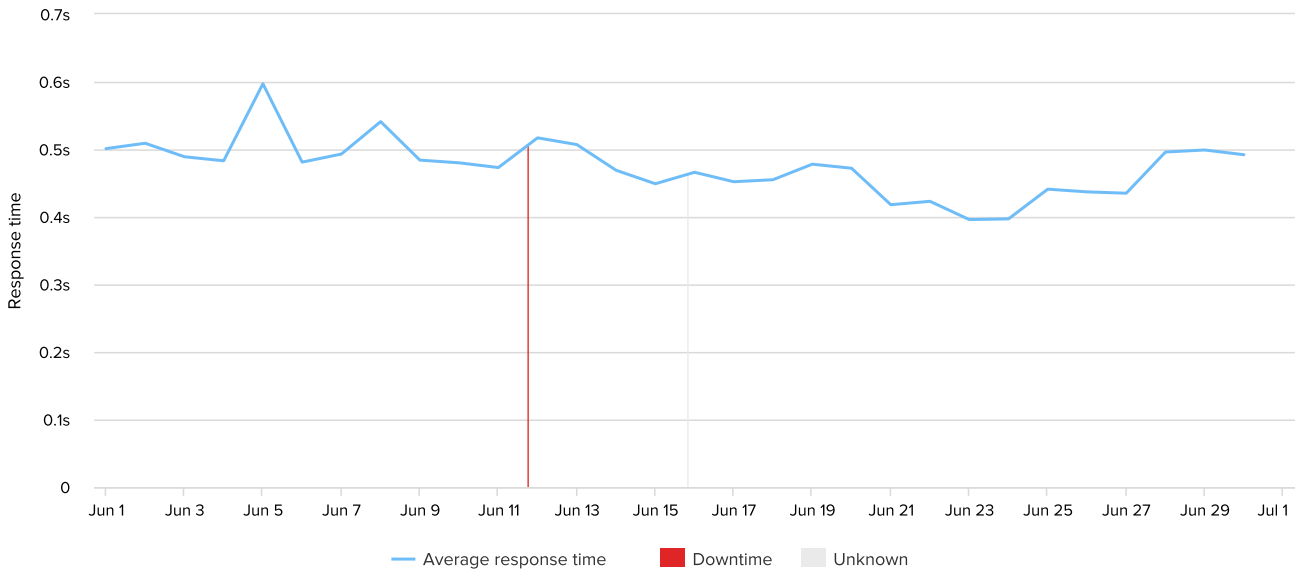

Response time

| | | | | | |
|------------------------|---------------------|-------------------------|--------------------------------|--------------------------------|--------------------------------|
| Downtime 15m | Outages 1 | Uptime 99.97% | Max resp. time 597ms | Min resp. time 396ms | Avg resp. time 459ms |
|------------------------|---------------------|-------------------------|--------------------------------|--------------------------------|--------------------------------|

| STATUS | FROM | TO | DURATION |
|--------|------------------------|------------------------|----------------|
| ↑ | 06/15/2017 07:58:12 PM | 06/30/2017 11:59:59 PM | 15d 4h 1m 47s |
| ? | 06/15/2017 07:55:12 PM | 06/15/2017 07:58:12 PM | 3m |
| ↑ | 06/11/2017 06:20:12 PM | 06/15/2017 07:55:12 PM | 4d 1h 35m |
| ↓ | 06/11/2017 06:05:12 PM | 06/11/2017 06:20:12 PM | 15m |
| ↑ | 06/01/2017 12:00:00 AM | 06/11/2017 06:05:12 PM | 10d 18h 5m 12s |