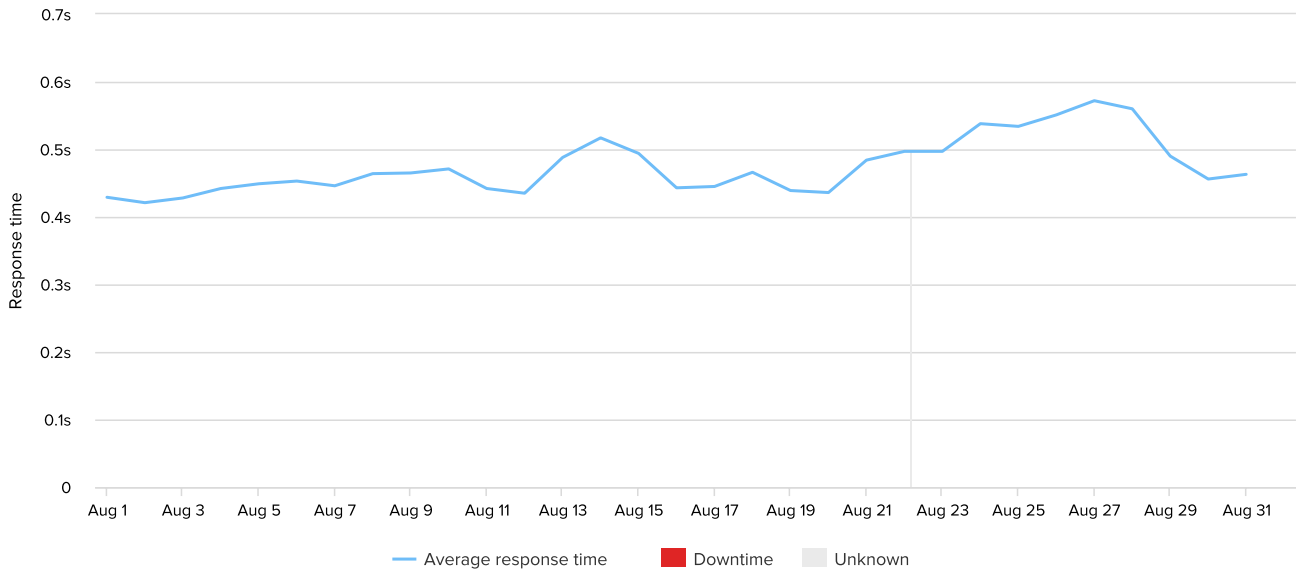

Response time

Downtime 0	Outages 0	Uptime 100.00%	Max resp. time 572ms	Min resp. time 421ms	Avg resp. time 460ms
----------------------	---------------------	--------------------------	--------------------------------	--------------------------------	--------------------------------

STATUS	FROM	TO	DURATION
↑	08/22/2017 04:18:12 AM	08/31/2017 11:59:59 PM	9d 19h 41m 47s
?	08/22/2017 04:15:12 AM	08/22/2017 04:18:12 AM	3m
↑	08/01/2017 12:00:00 AM	08/22/2017 04:15:12 AM	21d 4h 15m 12s