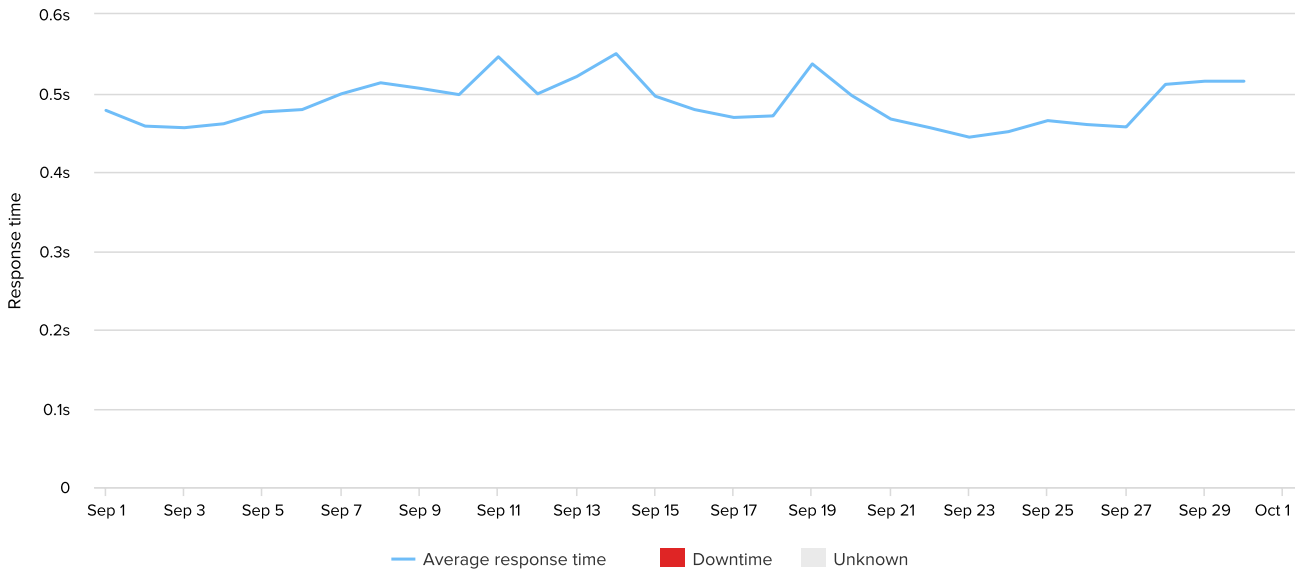

Uptime report

TrackingTime App (https://app.trackingtime.co/api/v3/users/1) Type: HTTPS

Report dates: 09/01/2017 to 09/30/2017 (Etc/GMT+3)

Response time

Downtime 0	Outages 0	Uptime 100.00%	Max resp. time 550ms	Min resp. time 444ms	Avg resp. time 472ms
----------------------	---------------------	--------------------------	--------------------------------	--------------------------------	--------------------------------

STATUS	FROM	TO	DURATION
	09/01/2017 12:00:00 AM	09/30/2017 11:59:59 PM	29d 23h 59m 59s