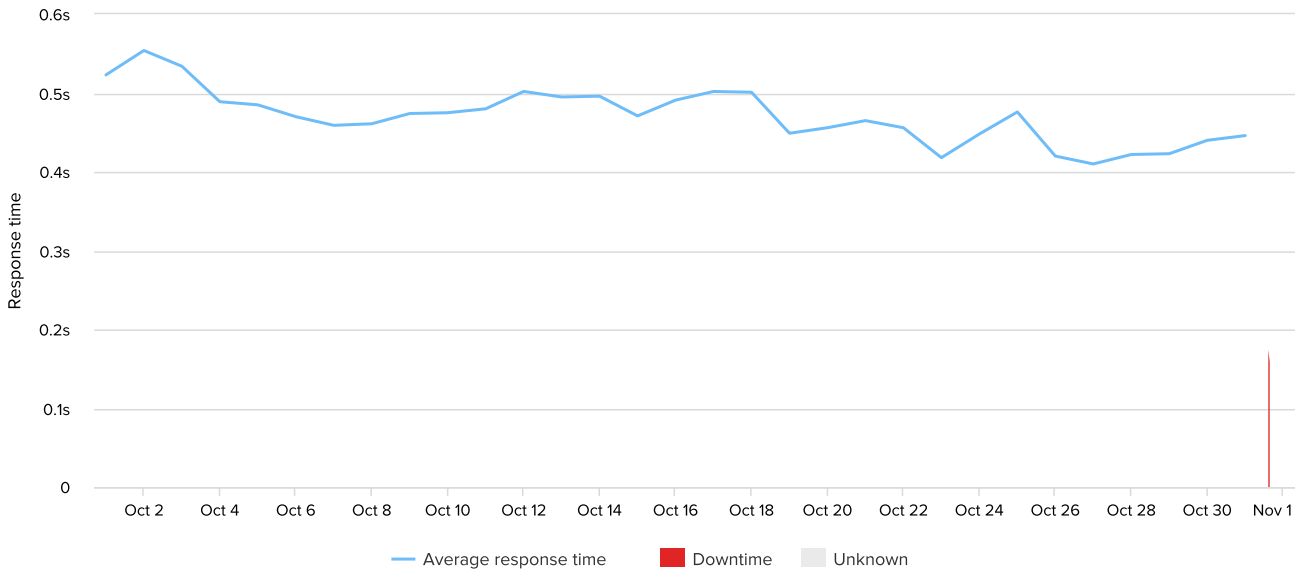

## Response time

Downtime <b>4m</b>	Outages <b>1</b>	Uptime <b>99.99%</b>	Max resp. time <b>554ms</b>	Min resp. time <b>410ms</b>	Avg resp. time <b>456ms</b>
-----------------------	---------------------	-------------------------	--------------------------------	--------------------------------	--------------------------------

STATUS	FROM	TO	DURATION
↑	10/31/2017 03:04:12 PM	10/31/2017 11:59:59 PM	8h 55m 47s
↓	10/31/2017 03:00:12 PM	10/31/2017 03:04:12 PM	4m
↑	10/01/2017 12:00:00 AM	10/31/2017 03:00:12 PM	30d 15h 12s